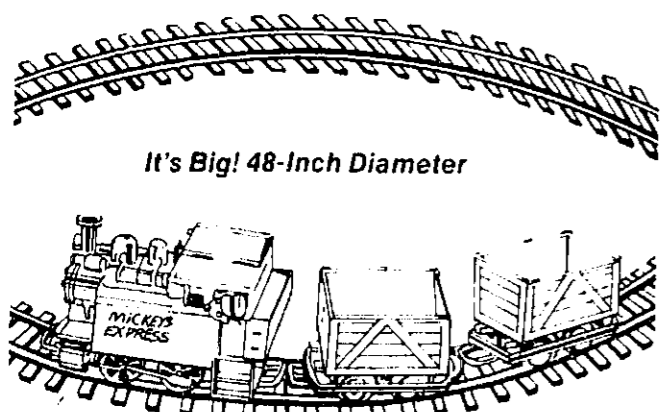

Our Low Price

19⁹⁹ each

Tonka

Big Duke and His Roughneck Pick-Up

He's here... Big 8-in. Duke and his mighty pick-up with removable camper top, detachable roll bar, sun roof cab, four removable tires, spare and jack.

Our Low Price

19⁹⁹ each

Lil' Lady Bug Party Set

17-in. diam. table plus 4 place settings. Total 24 pcs.

14⁹⁹

It's Big! 48-Inch Diameter

Mickey Mouse Battery Operated Jumbo Train

It's the Mickey Express with 2 box cars, 12 pieces of track! Train runs on or off track. 18-in.

Our Low Price

19⁹⁹ each

Battery Operated Emergency Dashboard

Big 12x6-in. dashboard with siren, electric horn, motor noise and more!

Our Low Price

9⁹⁹ each

Happy Baby Doll

The 16-in. mechanical laughing doll that laughs when you fondle her! Battery operated.