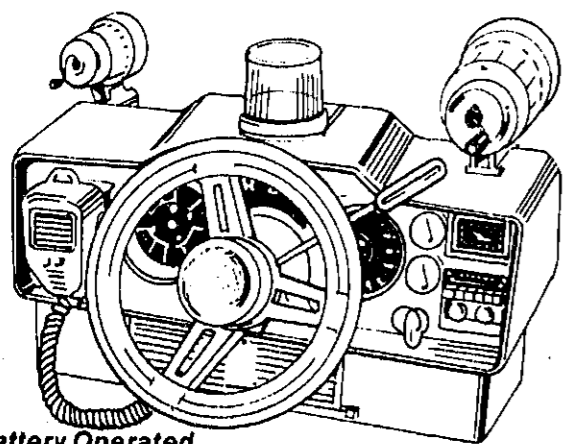

Our Low Price

19⁹⁹ each

Lil' Lady Bug Party Set

17-in. diam. table plus 4 place settings. Total 24 pcs.

14⁹⁹

It's Big! 48-Inch Diameter

Mickey Mouse Battery Operated Jumbo Train

It's the Mickey Express with 2 box cars, 12 pieces of track! Train runs on or off track. 18-in.

Our Low Price

19⁹⁹ each

Battery Operated Emergency Dashboard

Big 12x6-in. dashboard with siren, electric horn, motor noise and more!

Our Low Price

9⁹⁹ each

Happy Baby Doll

The 16-in. mechanical laughing doll that laughs when you fondle her! Battery operated.