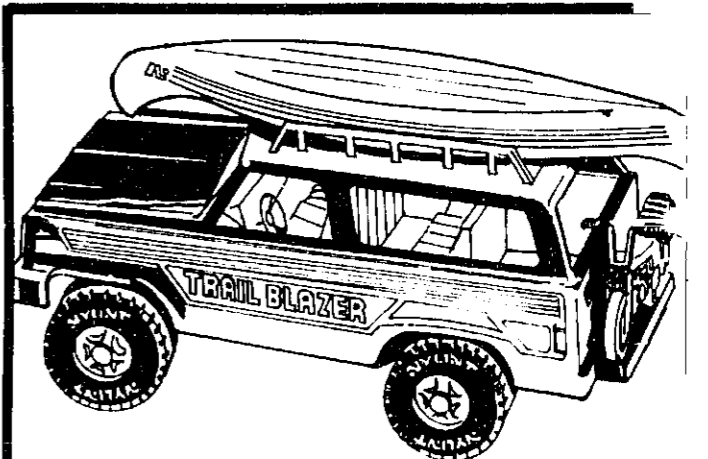

Our Low Price

19⁹⁹ each

Tonka

Big Duke and His Roughneck Pick-Up

He's here... Big 8-in. Duke and his mighty pick-up with removable camper top, detachable roll bar, sun roof cab, four removable tires, spare and jack.

Our Low Price

19⁹⁹ each

Lil' Lady Bug Party Set

17-in. diam. table plus 4 place settings. Total 24 pcs.

14⁹⁹

It's Big! 48-Inch Diameter

Mickey Mouse Battery Operated Jumbo Train

It's the Mickey Express with 2 box cars, 12 pieces of track! Train runs on or off track. 18-in.

Our Low Price

19⁹⁹ each

Battery Operated Emergency Dashboard

Big 12x6-in. dashboard with siren, electric horn, motor noise and more!

Our Low Price

9⁹⁹ each

Happy Baby Doll

The 16-in. mechanical laughing doll that laughs when you fondle her! Battery operated.