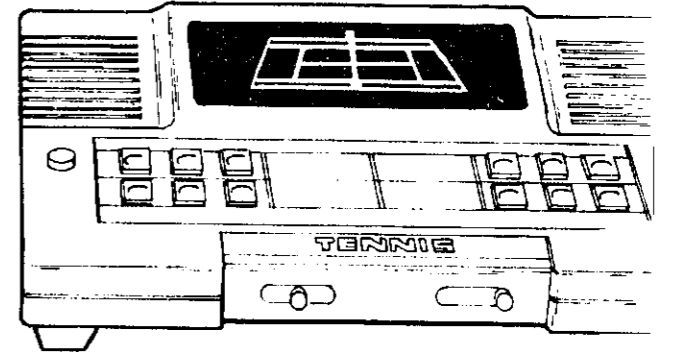

MYLINT
Trail Blazer

Rugged all steel blazer with rear bumpers and overhead rack that carries canoe!

Our Low Price

89⁹⁹ set