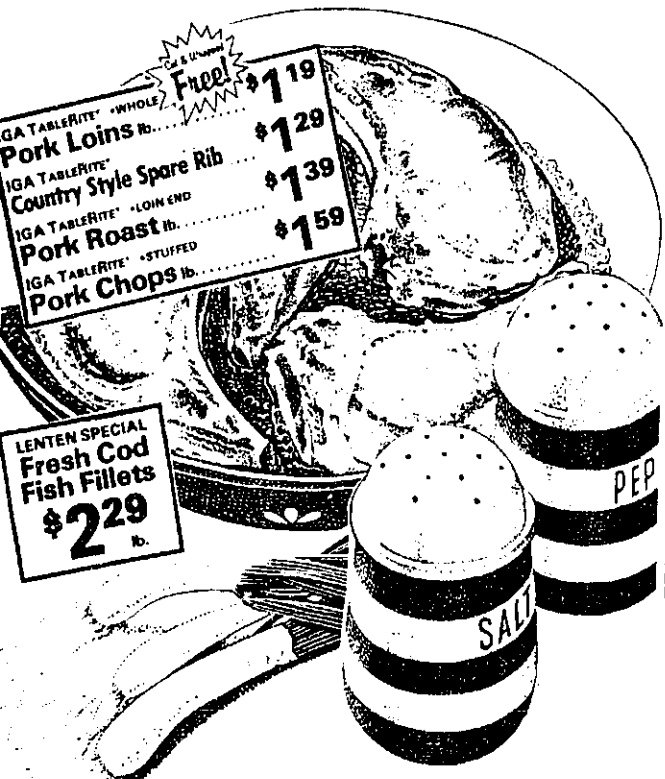

Tide \$1.28

SAVE 23¢

Light Chunk Tuna 66¢

LA JOYA AND CANTINA
STAINLESS STEEL FLATWARE
STAINPROOF - RUSTPROOF - NEVER NEEDS POLISHING

Featured this week
EKCO OF TERNIA
SOUP SPOON

Only 39¢
with each \$3.00 purchase

FILL OUT AND DEPOSIT IN OUR STORE!

Blank IGA Spree coupon form with fields for Name, Address, City/State, and Phone.

IGA TABLETITE® Rib Center Pork Chops \$1.68 lb.

FAME WHOLE Semi-Boneless Ham 98¢ lb.

FAME FROZEN Whipped Topping 59¢ 12 oz. Bowl

FRESH IGA Bread 2/78¢ 1 1/4 lb. Loaf

PREMIUM EXCEPT BUTTER PECAN Ice Cream 1/2 Gal. Round Ctn. \$1.68

OVEN-FRESH SPLIT TOP Wheat Bread 1 1/4 lb. Loaf 69¢

NABISCO Double Stuff Cookies 15 oz \$1.15

FAME Strawberry Preserves 18 oz. Jar 88¢
NABISCO Oreo Cookies 19 oz. \$1.39
FAME Grapefruit Sections 16 oz. Can 59¢
FAME Apple Juice 32 oz. Btl. 68¢