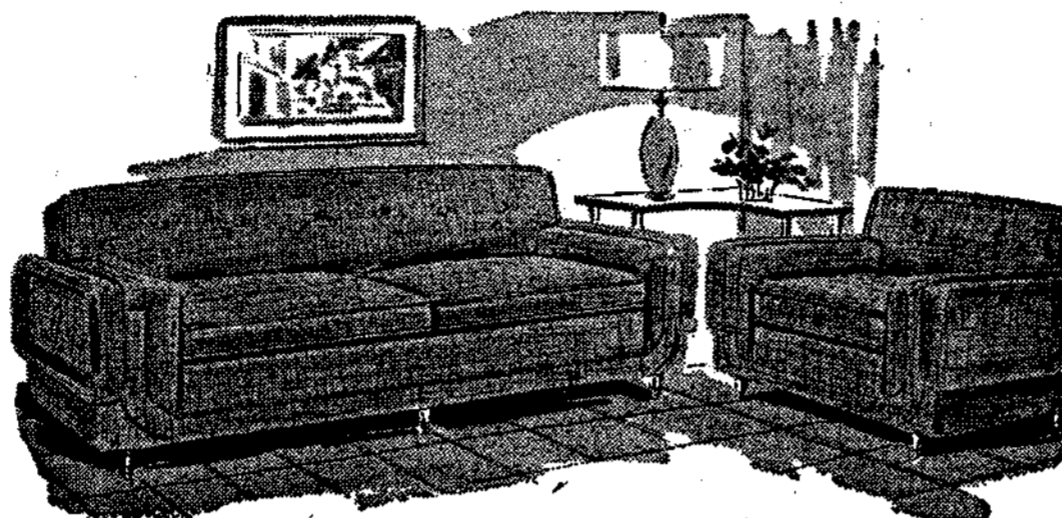

JUST
\$11.95
DOWN
DELIVERS
TO YOUR HOUSE

SAVE \$6⁰⁰

Designers Lamps

with new REVOLV-A-LITE switch

Reg. \$16.95

10⁹⁵

REVOLV-A-LITE 3-way switch ends fumbling... made by General Electric

high style, yes... but look at that low, low price!

This is an important lamp... 28-inches tall. High-glaze ceramic base contrasts flowing curves with the precise lines of the drum shade. Shade is fiberglass, gold banded, and accented with gleaming gold rosettes. Revolv-a-lite switch operates 3-way socket at a fingertip-touch. Hurry in while a limited quantity lasts if you want the brightest lamp bargain of the year.